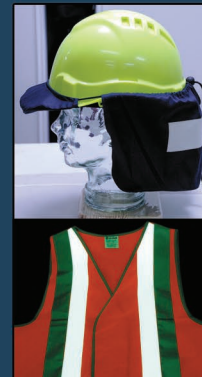

Allure Glow Hazard Identification and Evacuation Fixtures

Making light of a situation.

Allure Glow Luminous Evacuation Signage

Allure Glow luminous signs offer glow in the dark benefits beyond standard evacuation and fire control signage. Produced on aluminium, Allure Glow signs are functionally sound and extremely sturdy. This range of luminous signage produces an effective means of emergency guidance both in light and dark conditions without the need for electrical power. Our signage meet all the necessary ISO standards. Allure Glow evacuation signage is made to suit and meet the requirements of many authorities around the world. The signs utilize the internationally recognized running man symbol which is being adopted globally. Customised plastic signage is also available.

ITEM DESCRIPTION	CODE	GLOW COLOUR	SIZE	PKG SIZE
Exit Sign - Running Man/Right arrow/door - Green (Metal)	RM-R/370x150	Green	370x150mm	1
Exit Sign - Running Man/Left arrow/door - Green (Metal)	RM-L/370x150	Green	370x150mm	1
Exit Sign - Running Man/Right arrow/door - Green (Metal)	RM-R/170x80	Green	170x80mm	1
Exit Sign - Running Man/Left arrow/door - Green (Metal)	RM-L/170x80	Green	170x80mm	1
Exit Sign - Green Background (Metal)	EX/370x150	Green	370x150mm	1
Exit Sign - Diagonal arrow up left	EX/DUL	Green	300x100mm	1
Exit Sign - Diagonal arrow up right	EX/DUR	Green	300x100mm	1
Exit Sign - Diagonal arrow down left	EX/DDL	Green	300x100mm	1
Exit Sign - Diagonal arrow down right	EX/DDR	Green	300x100mm	1
First Aid Sign	FAS	Green	150x225mm	1
Final Exit Sign	FES	Green	250x400mm	1

Allure Glow In The Dark Light Switch Marker