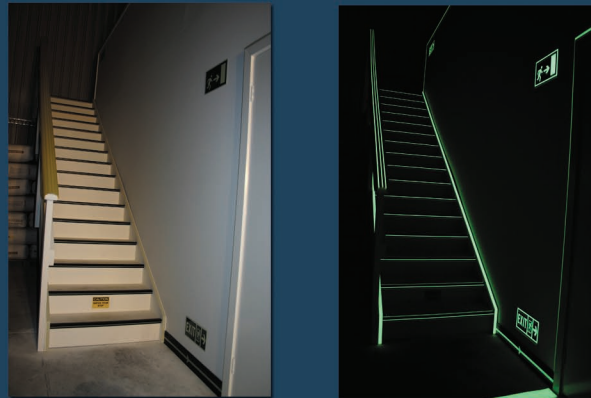

ITEM DESCRIPTION	CODE	GLOW COLOUR	PKG SIZE
Stair Nosing Yellow - Co-extrusion 3 glow strips 48mm w	CO-SN48-Y	Green	1.2 meter
Stair Nosing Black - Co-extrusion 3 glow strips 48mm w	CO-SN48-B	Green	1.2 meter
Bull Nosing - Co-extrusion 4 glow strips 48mm width	CO-BN70	Green	1.2 meter
Hand Rail - Co-extrusion 3 glow strips 50mm diam. Black	CO-HR5025	Green	per meter
Hand Rail - Co-extrusion 3 glow strips 50mm Yellow	CO-HR50/SY25	Green	per meter
Wall Skirting - Co-extrusion 1 glow strip 90mm width	CO-S90	Green	per meter
Aluminium Stair Insert - Co-extrusion 3 glow strips 50mm	CO-SI50	Green	per meter

Allure Glow Luminous Fabric and Clothing

Allure Glow produce a range of standard and fire retardant work wear and clothing. Fire retardant fabric is Nomex™ coated. Ten varieties of glow fabric are available in various configurations. Work wear includes vests, over trousers, shirts and jackets. Custom enquiries are welcome.