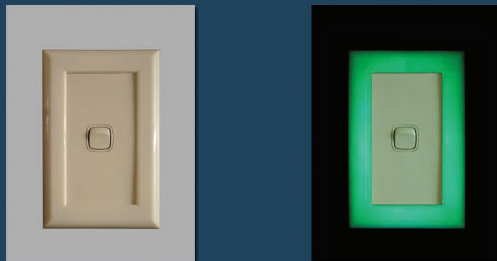

## Allure Glow Luminous Evacuation Signage

Allure Glow luminous signs offer glow in the dark benefits beyond standard evacuation and fire control signage. Produced on aluminium, Allure Glow signs are functionally sound and extremely sturdy. This range of luminous signage produces an effective means of emergency guidance both in light and dark conditions without the need for electrical power. Our signage meet all the necessary ISO standards. Allure Glow evacuation signage is made to suit and meet the requirements of many authorities around the world. The signs utilize the internationally recognized running man symbol which is being adopted globally. Customised plastic signage is also available.

ITEM DESCRIPTION	CODE	GLOW COLOUR	SIZE	PKG SIZE
Exit Sign - Running Man/Right arrow/door - Green (Metal)	RM-R/370x150	Green	370x150mm	1
Exit Sign - Running Man/Left arrow/door - Green (Metal)	RM-L/370x150	Green	370x150mm	1
Exit Sign - Running Man/Right arrow/door - Green (Metal)	RM-R/170x80	Green	170x80mm	1
Exit Sign - Running Man/Left arrow/door - Green (Metal)	RM-L/170x80	Green	170x80mm	1
Exit Sign - Green Background (Metal)	EX/370x150	Green	370x150mm	1
Exit Sign - Diagonal arrow up left	EX/DUL	Green	300x100mm	1
Exit Sign - Diagonal arrow up right	EX/DUR	Green	300x100mm	1
Exit Sign - Diagonal arrow down left	EX/DDL	Green	300x100mm	1
Exit Sign - Diagonal arrow down right	EX/DDR	Green	300x100mm	1
First Aid Sign	FAS	Green	150x225mm	1
Final Exit Sign	FES	Green	250x400mm	1

## Allure Glow In The Dark Light Switch Marker

Allure Glow in the dark light switch attachment fits over most standard light switch plates. The Allure Glow Visual Aid light switch attachment is easy to install and will glow in the dark for hours each and every night after only a few minutes exposure to light.