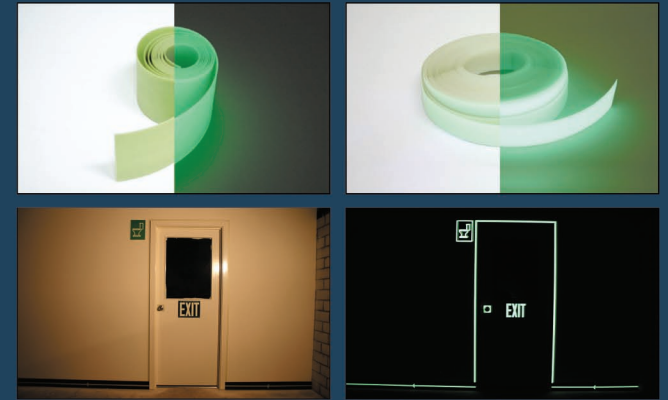

## Allure Glow Luminous Evacuation Signage

Allure Glow luminous signs offer glow in the dark benefits beyond standard evacuation and fire control signage. Produced on aluminium, Allure Glow signs are functionally sound and extremely sturdy. This range of luminous signage produces an effective means of emergency guidance both in light and dark conditions without the need for electrical power. Our signage meet all the necessary ISO standards. Allure Glow evacuation signage is made to suit and meet the requirements of many authorities around the world. The signs utilize the internationally recognized running man symbol which is being adopted globally. Customised plastic signage is also available.

## Allure Glow Luminous Stair Nosing and Hand Railing Co-Extrusions

Allure Glow luminous stair nose and hand rail co-extrusions are manufactured from durable EVA plastic and are available in a square or bull nose profile. Allure Glow stair nose and hand rail co-extrusions can be fixed over most existing stairs or hand rails and will ensure greater visual delineation in darkness. Available in black or yellow with 3 glowing strips along the top and one glowing strip on the stair front the 24-7 retrofit stair nose can be utilized on most stairway situations.

## Allure Glow Luminescent Safety Ribbon

Allure Glow luminous safety ribbons are extruded from durable EVA plastic and are available in 25mm and 90mm sizes both with adhesive backing and without. The flexibility of these glow in the dark ribbons allow for easy application to most surfaces. With extended glow times 24-7 ribbon has uses which span domestic, commercial and industrial and even marine applications. A versatile safety solution, the ribbon is available in roll form.